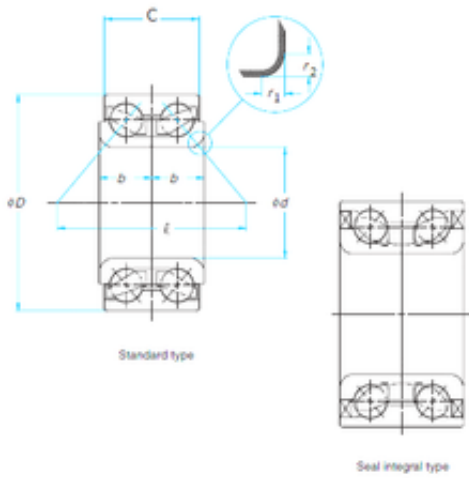

# Leap Bearing Service

## Timken 510059 Frt Wheel Bearing

Bearing No. 510059

Size	48x89x44 mm
Bore Diameter	48 mm
Outer Diameter	89 mm
Width	44 mm
d	48 mm
D	89 mm
B	44 mm
C	42 mm

510059 Bearing 2D drawings and 3D CAD models